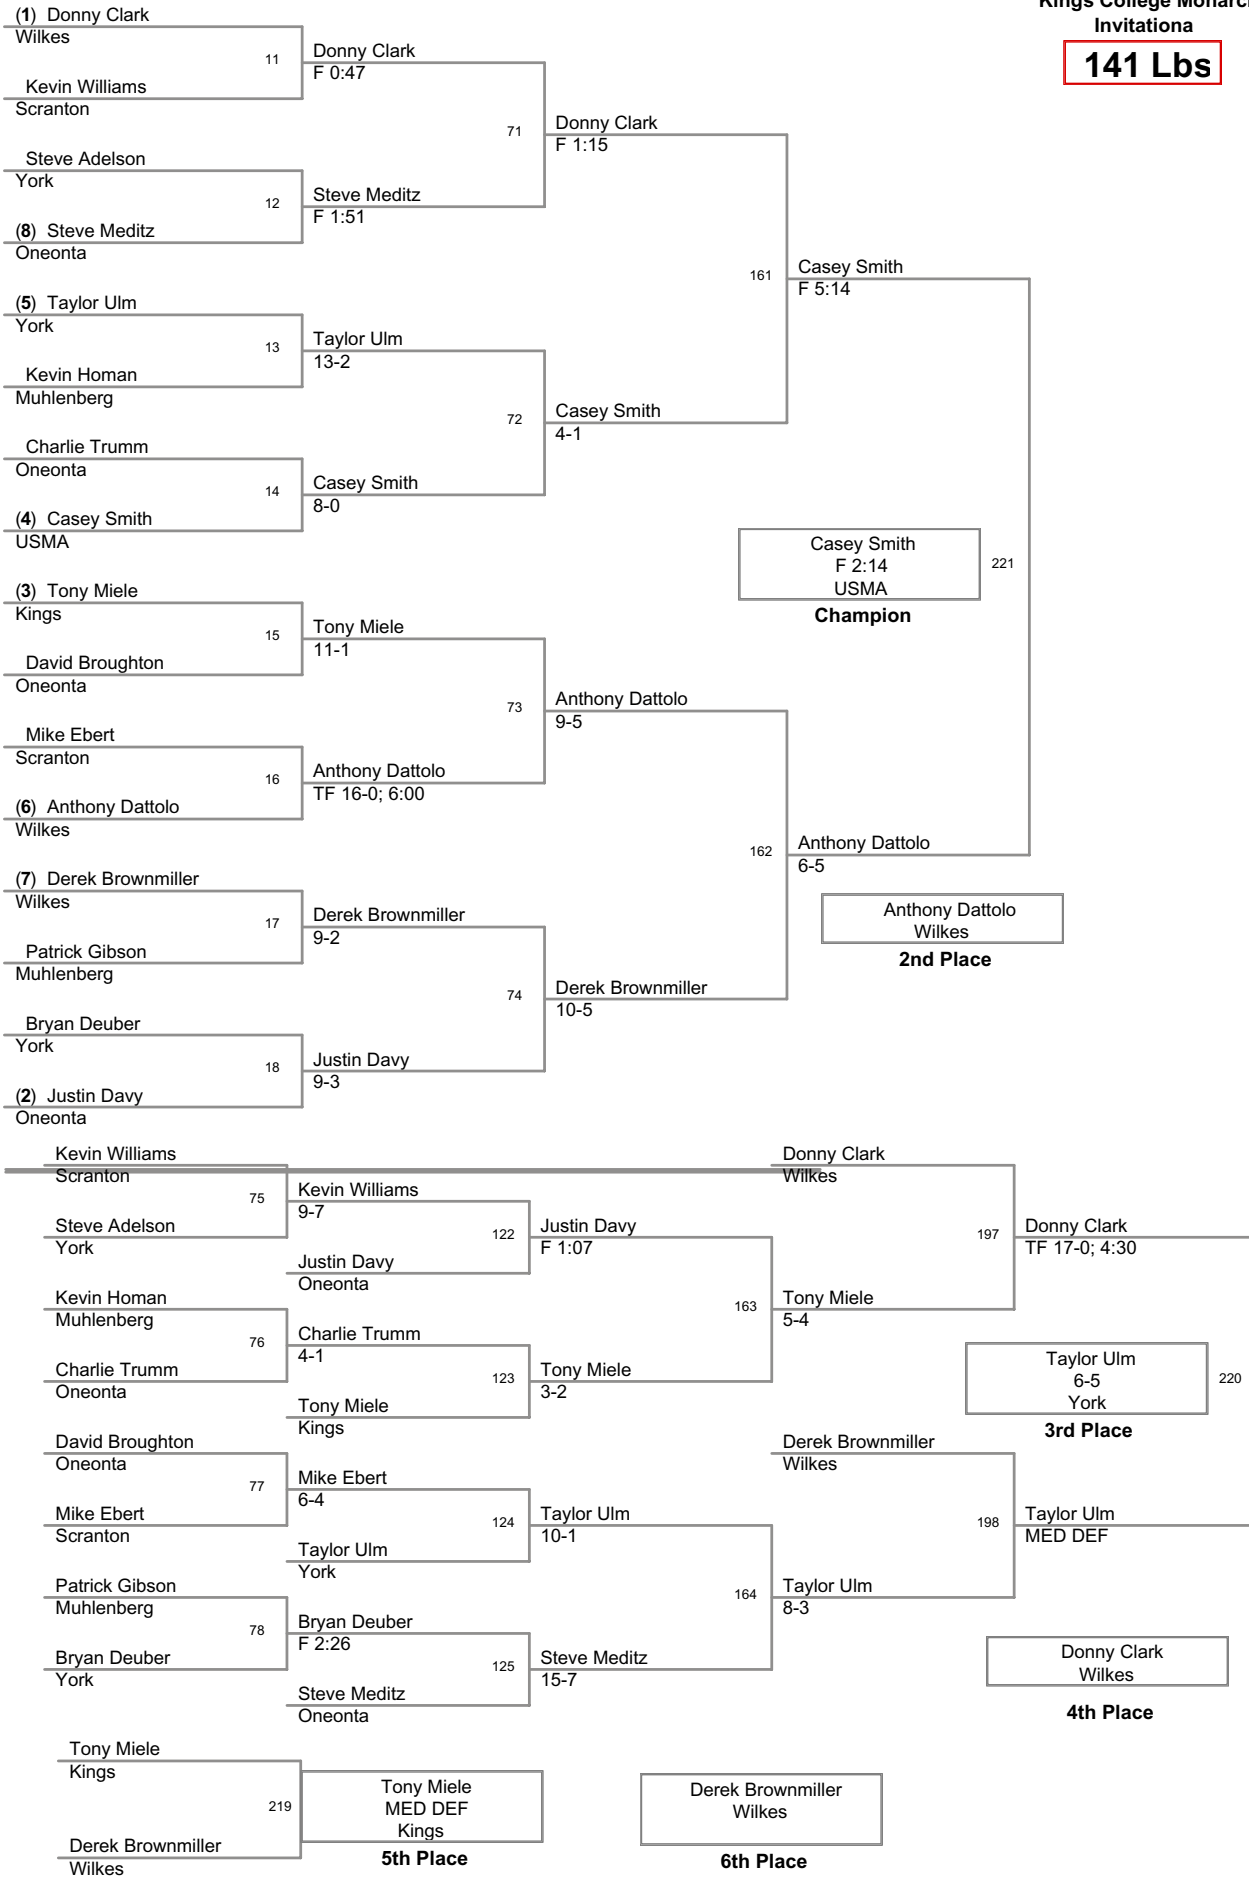

## FINAL TEAM STANDINGS

11/08/08 KINGS COLLEGE MONARCH INVITATIONAL

1 York	148
2 Wilkes	123
3 Oneonta	104
4 USMA	103
5 Kings	98
6 Muhlenburg	35
7 Scranton	17.5

Kings College Monarch  
Invitational

**125 Lbs**

Kings College Monarch  
Invitationa

**141 Lbs**

Kings College Monarch  
Invitational

**149 Lbs**

Kings College Monarch  
Invitationa

**157 Lbs**

Kings College Monarch  
Invitationa

**165 Lbs**

Kings College Monarch  
Invitationa

**174 Lbs**

Kings College Monarch  
Invitationa

**197 Lbs**

**Kings College Monarch  
Invitationa**

**285 Lbs**