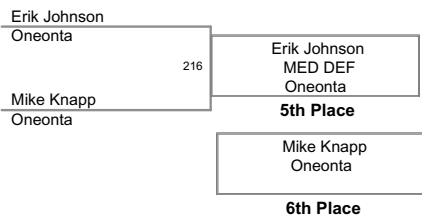

## FINAL TEAM STANDINGS

11/08/08 KINGS COLLEGE MONARCH INVITATIONAL

1 York	148
2 Wilkes	123
3 Oneonta	104
4 USMA	103
5 Kings	98
6 Muhlenburg	35
7 Scranton	17.5

Kings College Monarch  
Invitational

**125 Lbs**

Kings College Monarch  
Invitationa

**141 Lbs**

Kings College Monarch  
Invitational

**149 Lbs**

Kings College Monarch  
Invitationa

**157 Lbs**

Kings College Monarch  
Invitationa

**165 Lbs**