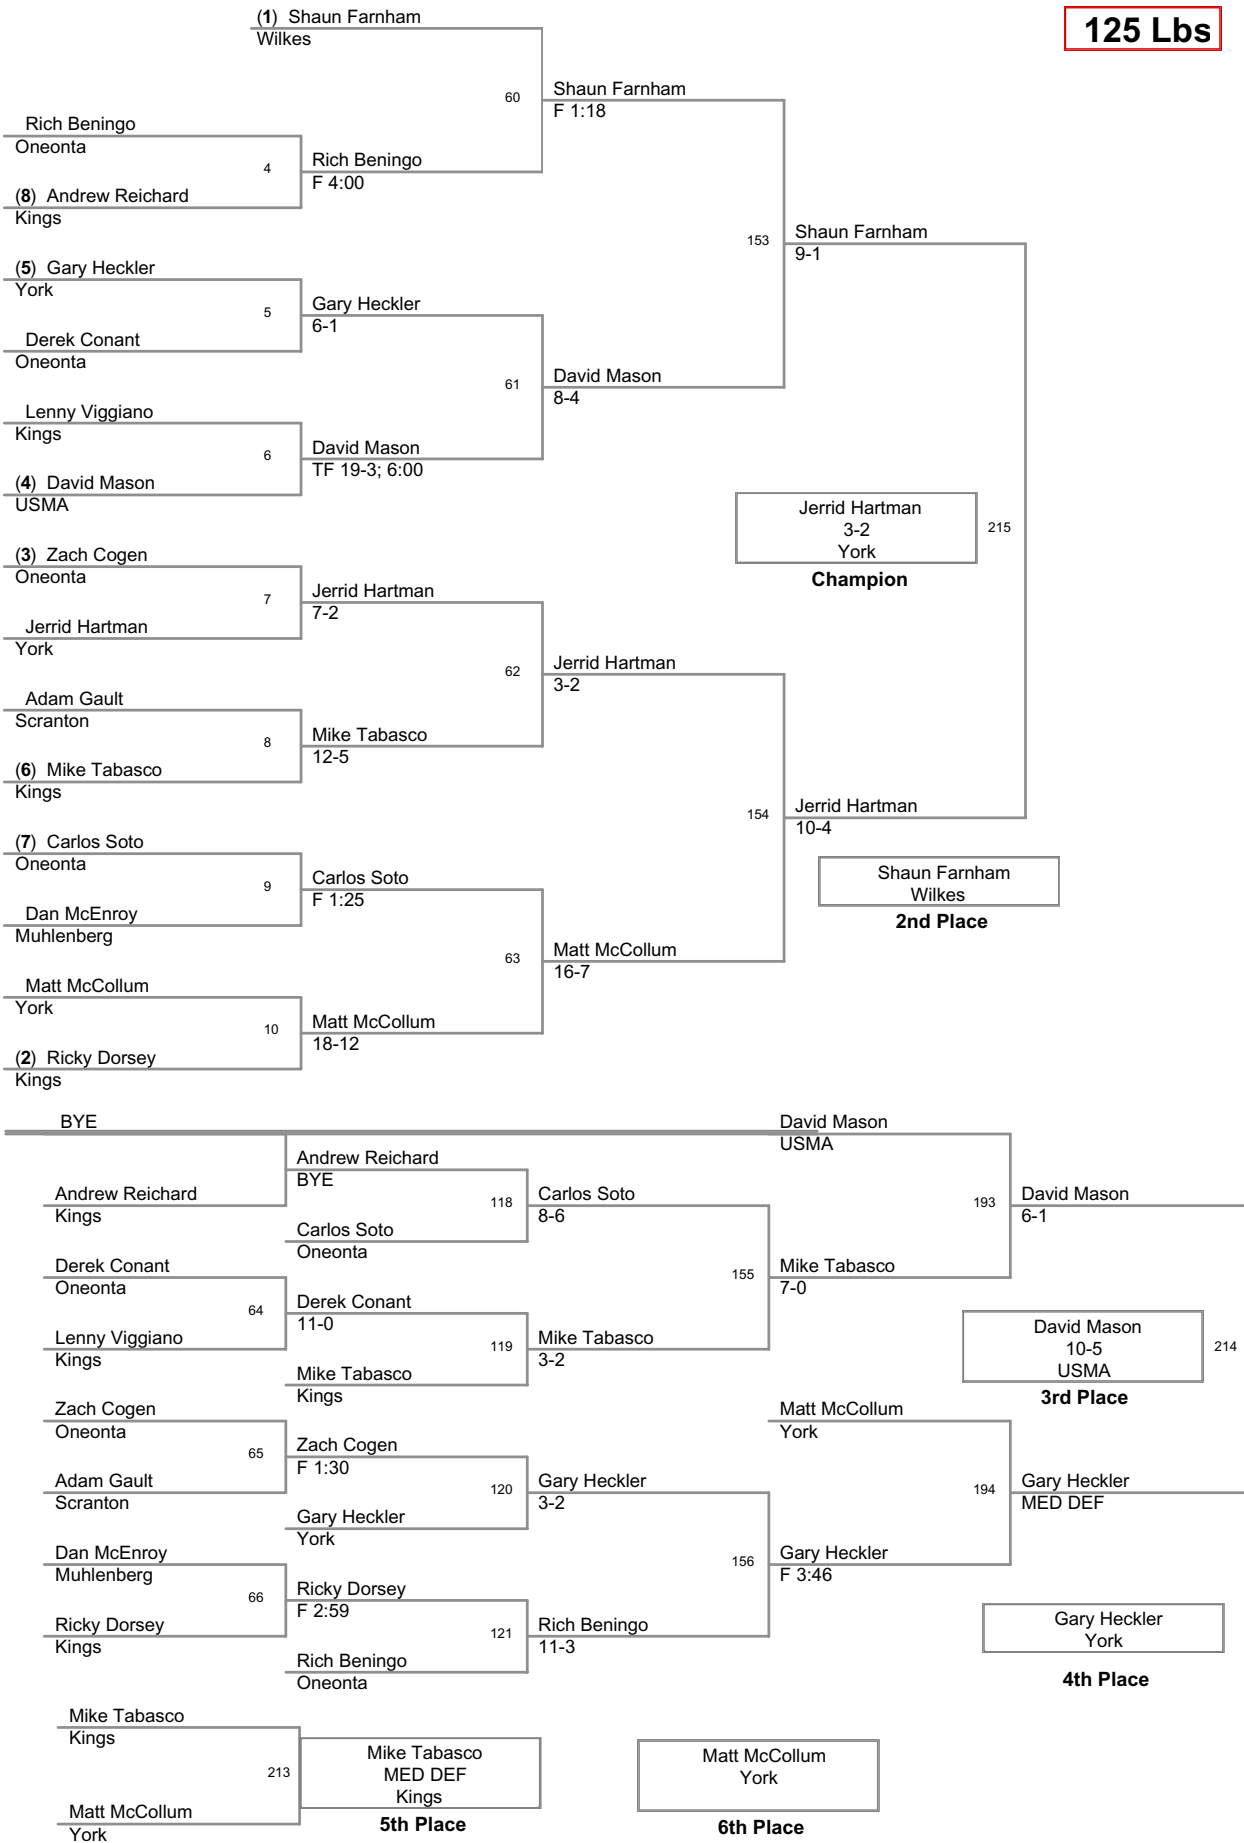

## FINAL TEAM STANDINGS

11/08/08 KINGS COLLEGE MONARCH INVITATIONAL

1 York	148
2 Wilkes	123
3 Oneonta	104
4 USMA	103
5 Kings	98
6 Muhlenburg	35
7 Scranton	17.5

Kings College Monarch  
Invitational

**125 Lbs**

Kings College Monarch  
Invitationa

**141 Lbs**

Kings College Monarch  
Invitational

**149 Lbs**

Kings College Monarch  
Invitationa

**157 Lbs**

Kings College Monarch  
Invitationa

**165 Lbs**

Kings College Monarch  
Invitationa

**174 Lbs**

Kings College Monarch  
Invitationa

**197 Lbs**

**Kings College Monarch  
Invitationa**

**285 Lbs**