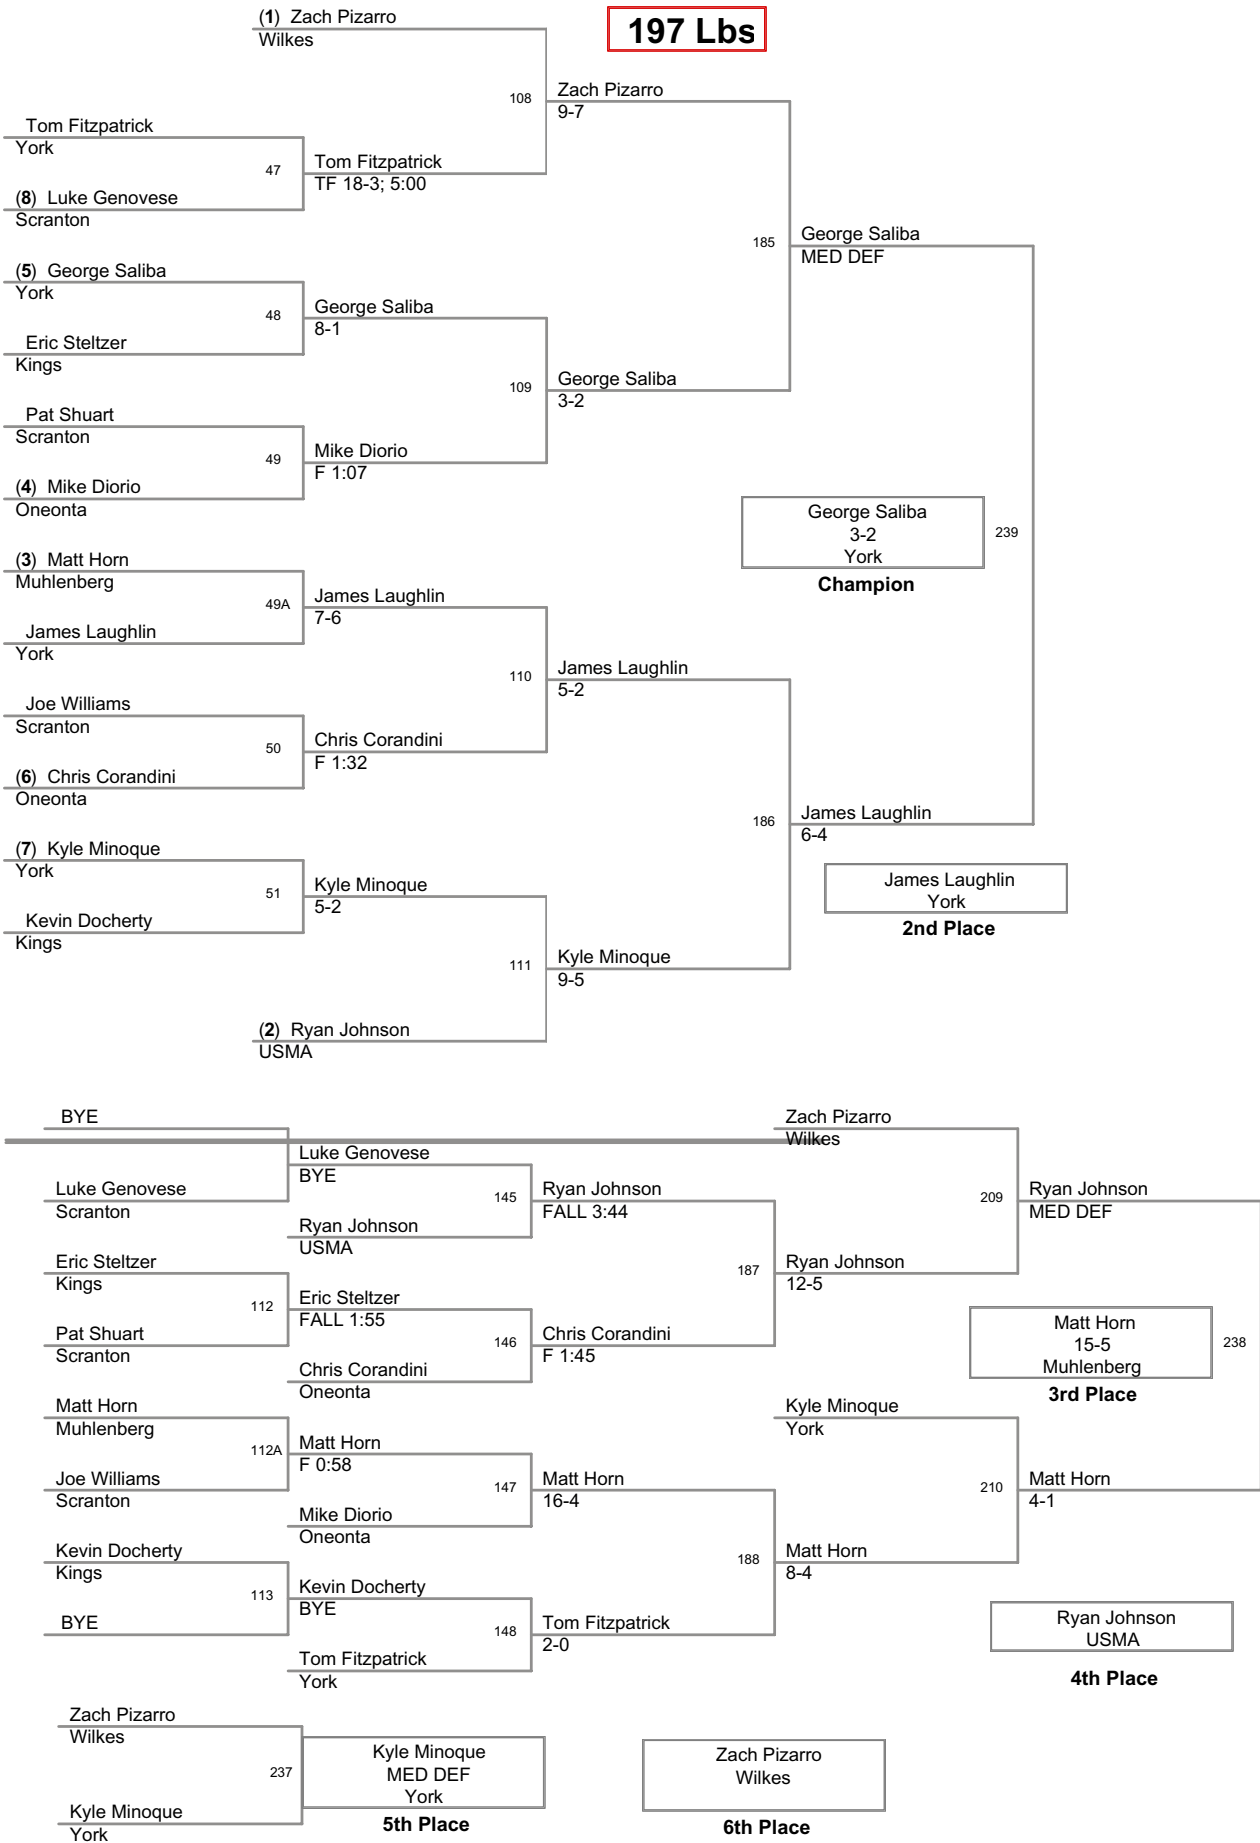

Kings College Monarch  
Invitationa

**141 Lbs**

Kings College Monarch  
Invitational

**149 Lbs**

Kings College Monarch  
Invitationa

**157 Lbs**

Kings College Monarch  
Invitationa

**165 Lbs**

Kings College Monarch  
Invitationa

**174 Lbs**

Kings College Monarch  
Invitationa

**197 Lbs**

**Kings College Monarch  
Invitationa**

**285 Lbs**