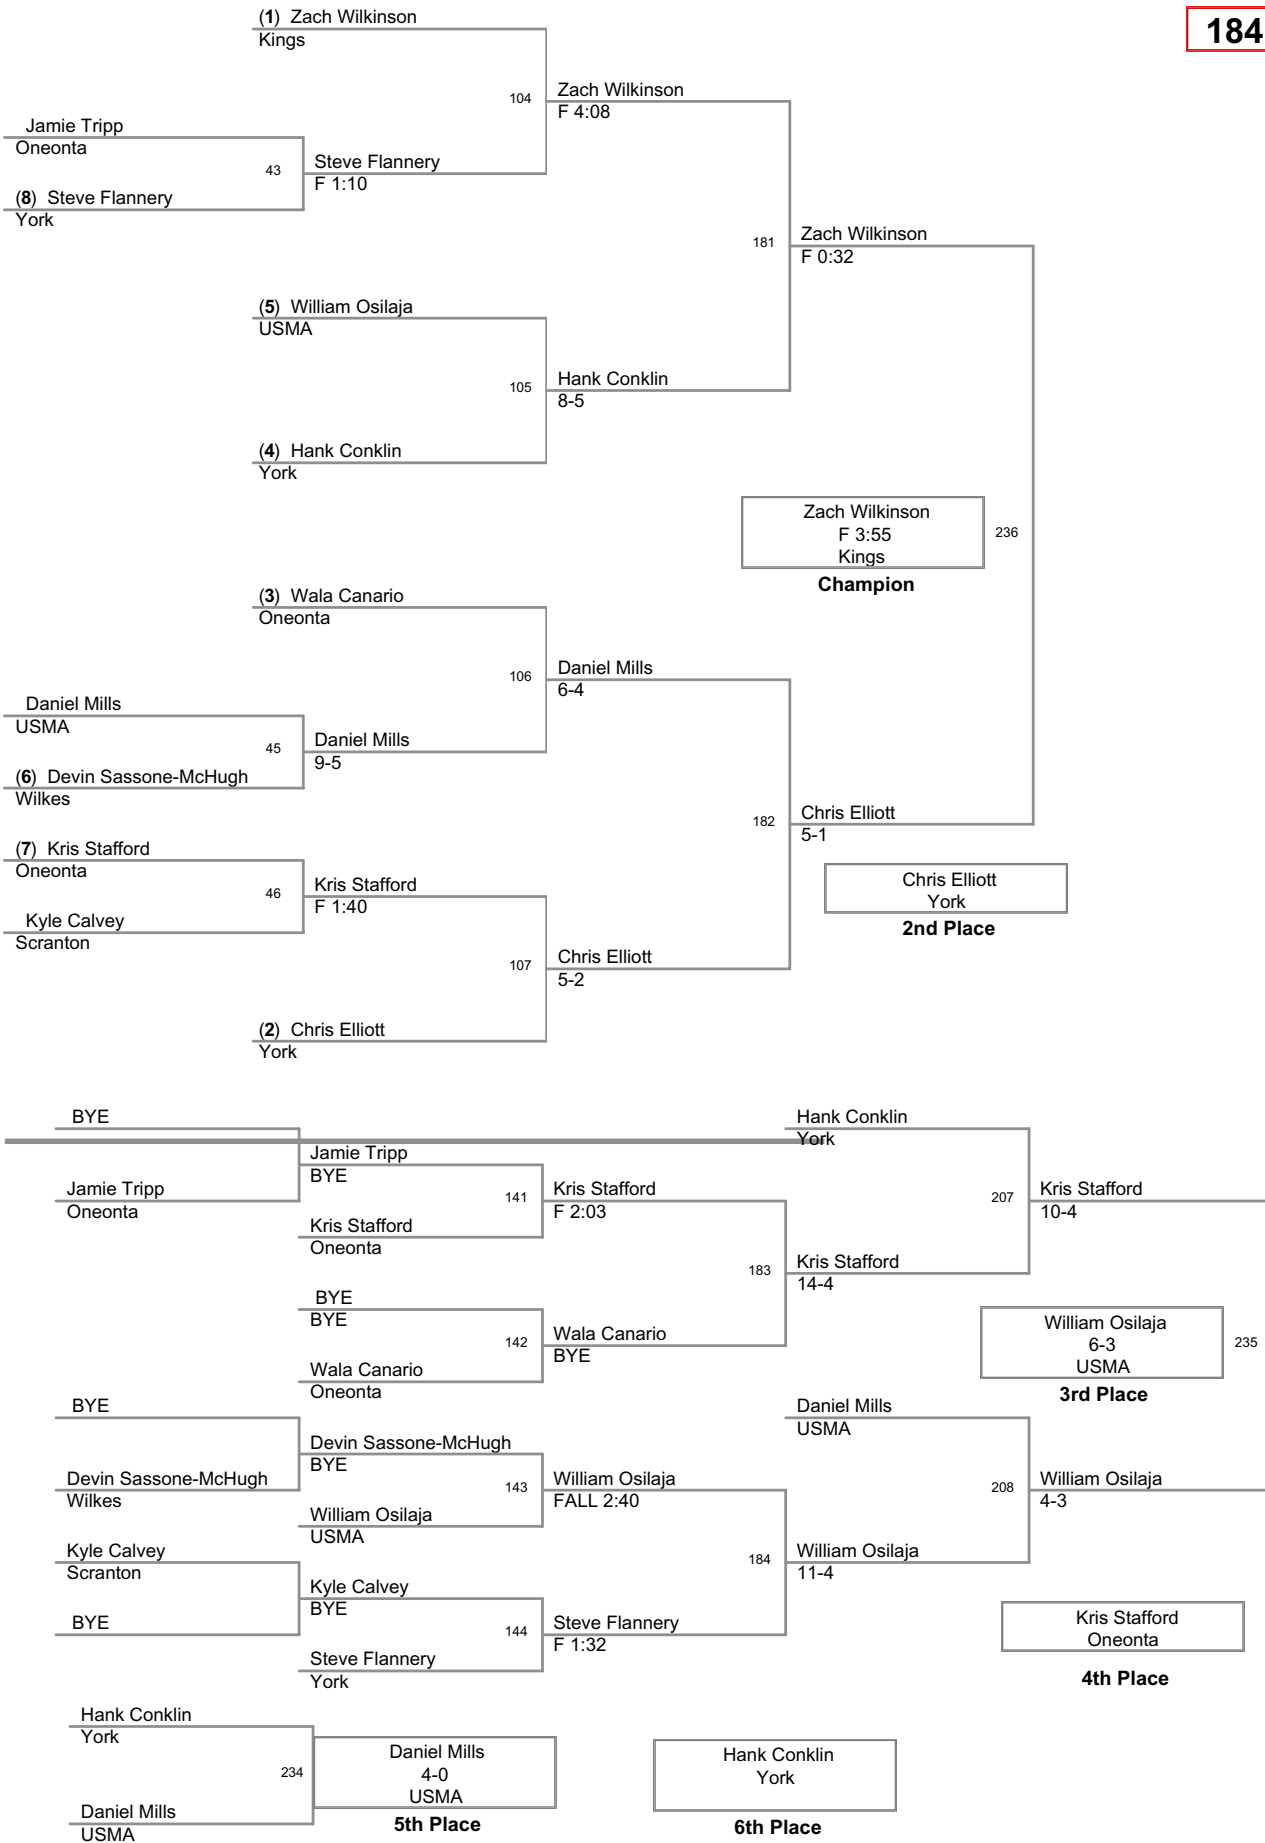

Kings College Monarch  
Invitationa

**141 Lbs**

Kings College Monarch  
Invitational

**149 Lbs**

Kings College Monarch  
Invitationa

**157 Lbs**

Kings College Monarch  
Invitationa

**165 Lbs**

Kings College Monarch  
Invitationa

**174 Lbs**

Kings College Monarch  
Invitationa

**197 Lbs**

**Kings College Monarch  
Invitationa**

**285 Lbs**