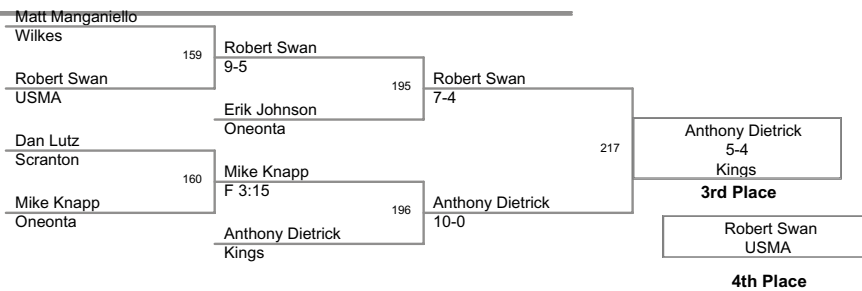

## FINAL TEAM STANDINGS

11/08/08 KINGS COLLEGE MONARCH INVITATIONAL

1 York	148
2 Wilkes	123
3 Oneonta	104
4 USMA	103
5 Kings	98
6 Muhlenburg	35
7 Scranton	17.5

Kings College Monarch  
Invitational

**125 Lbs**

Kings College Monarch  
Invitationa

**141 Lbs**

Kings College Monarch  
Invitational

**149 Lbs**

Kings College Monarch  
Invitationa

**157 Lbs**

Kings College Monarch  
Invitationa

**165 Lbs**

Kings College Monarch  
Invitationa

**174 Lbs**

Kings College Monarch  
Invitationa

**197 Lbs**

**Kings College Monarch  
Invitationa**

**285 Lbs**