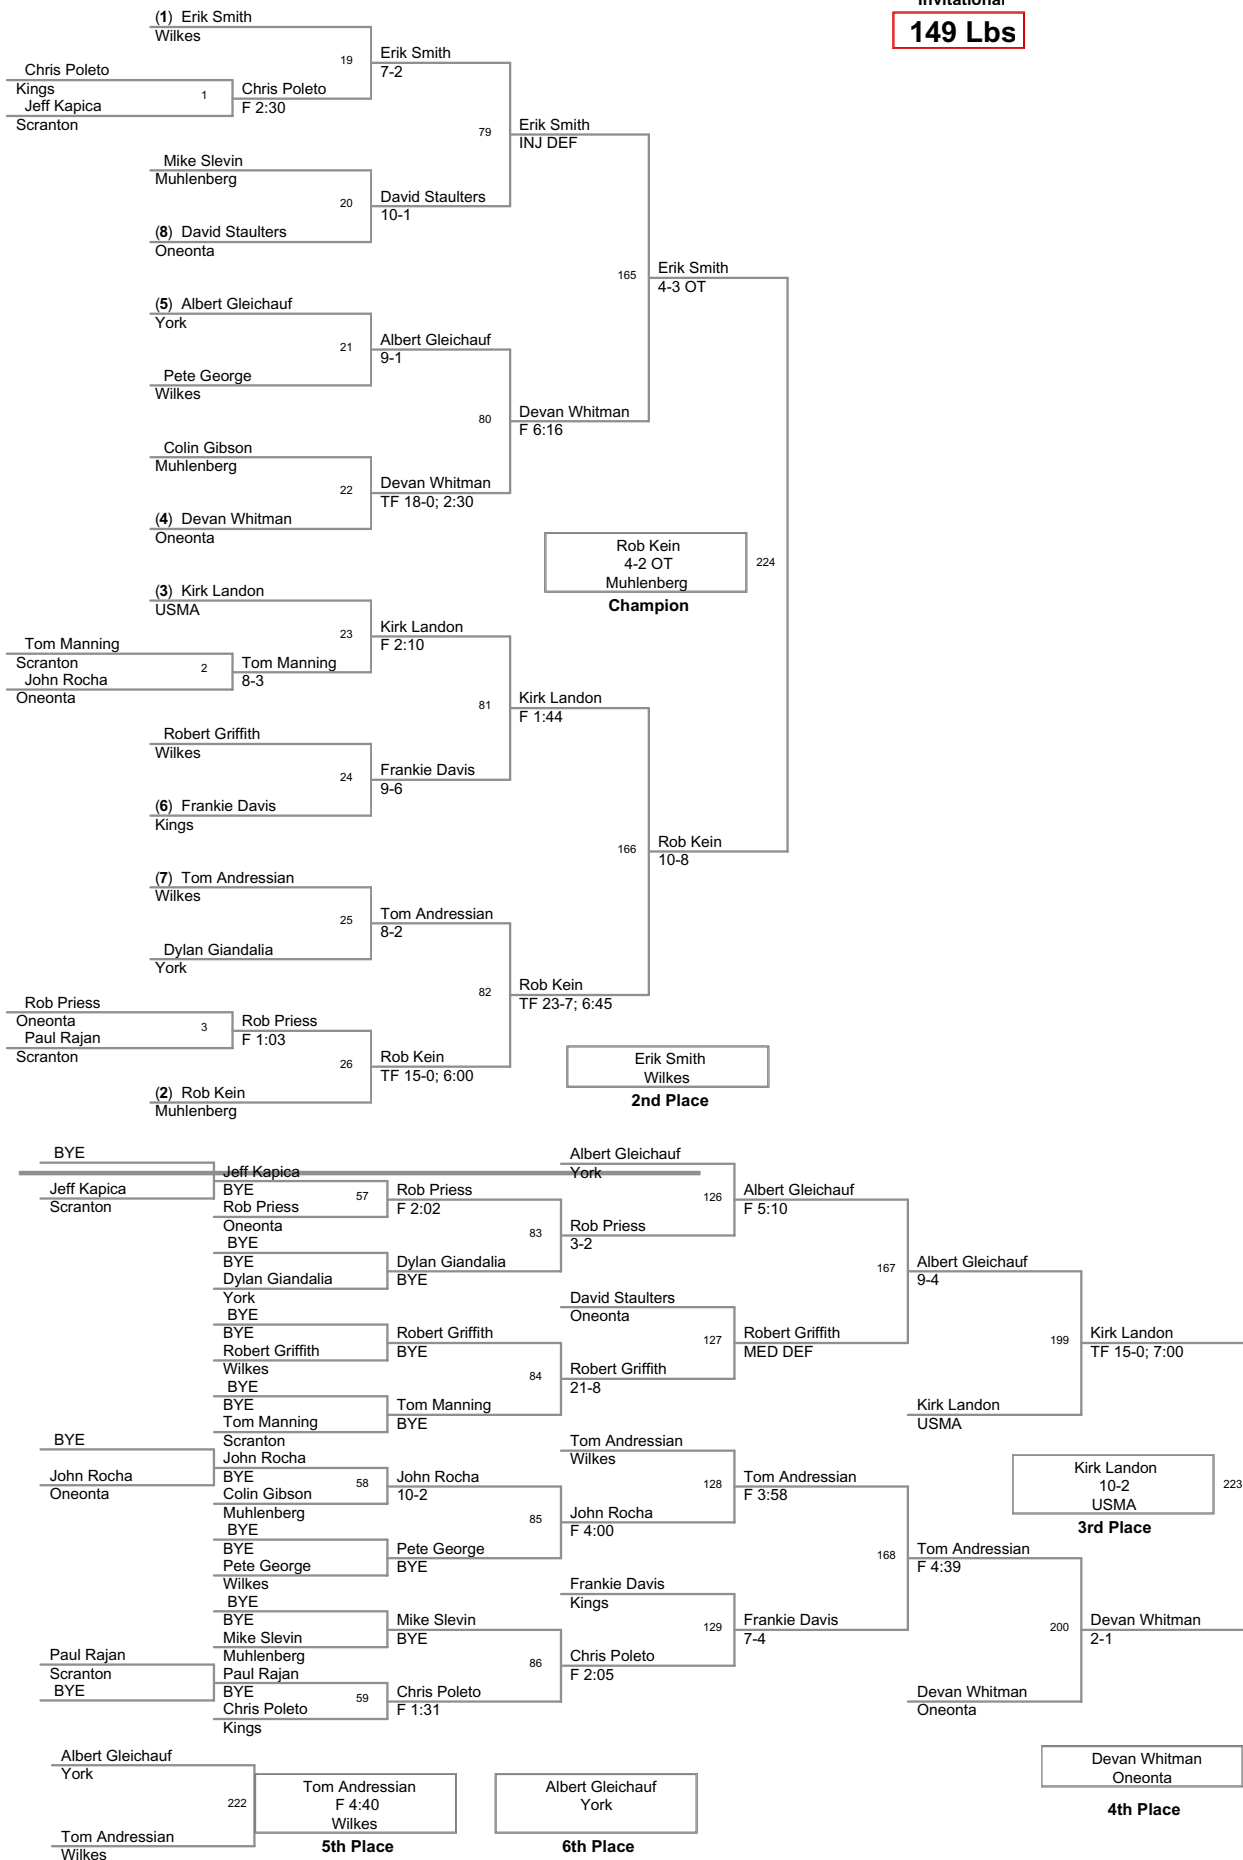

## FINAL TEAM STANDINGS

11/08/08 KINGS COLLEGE MONARCH INVITATIONAL

1 York	148
2 Wilkes	123
3 Oneonta	104
4 USMA	103
5 Kings	98
6 Muhlenburg	35
7 Scranton	17.5

Kings College Monarch  
Invitational

**125 Lbs**

Kings College Monarch  
Invitationa

**141 Lbs**

Kings College Monarch  
Invitational

**149 Lbs**

Kings College Monarch  
Invitationa

**157 Lbs**

Kings College Monarch  
Invitationa

**165 Lbs**

Kings College Monarch  
Invitationa

**174 Lbs**

Kings College Monarch  
Invitationa

**197 Lbs**

**Kings College Monarch  
Invitationa**

**285 Lbs**