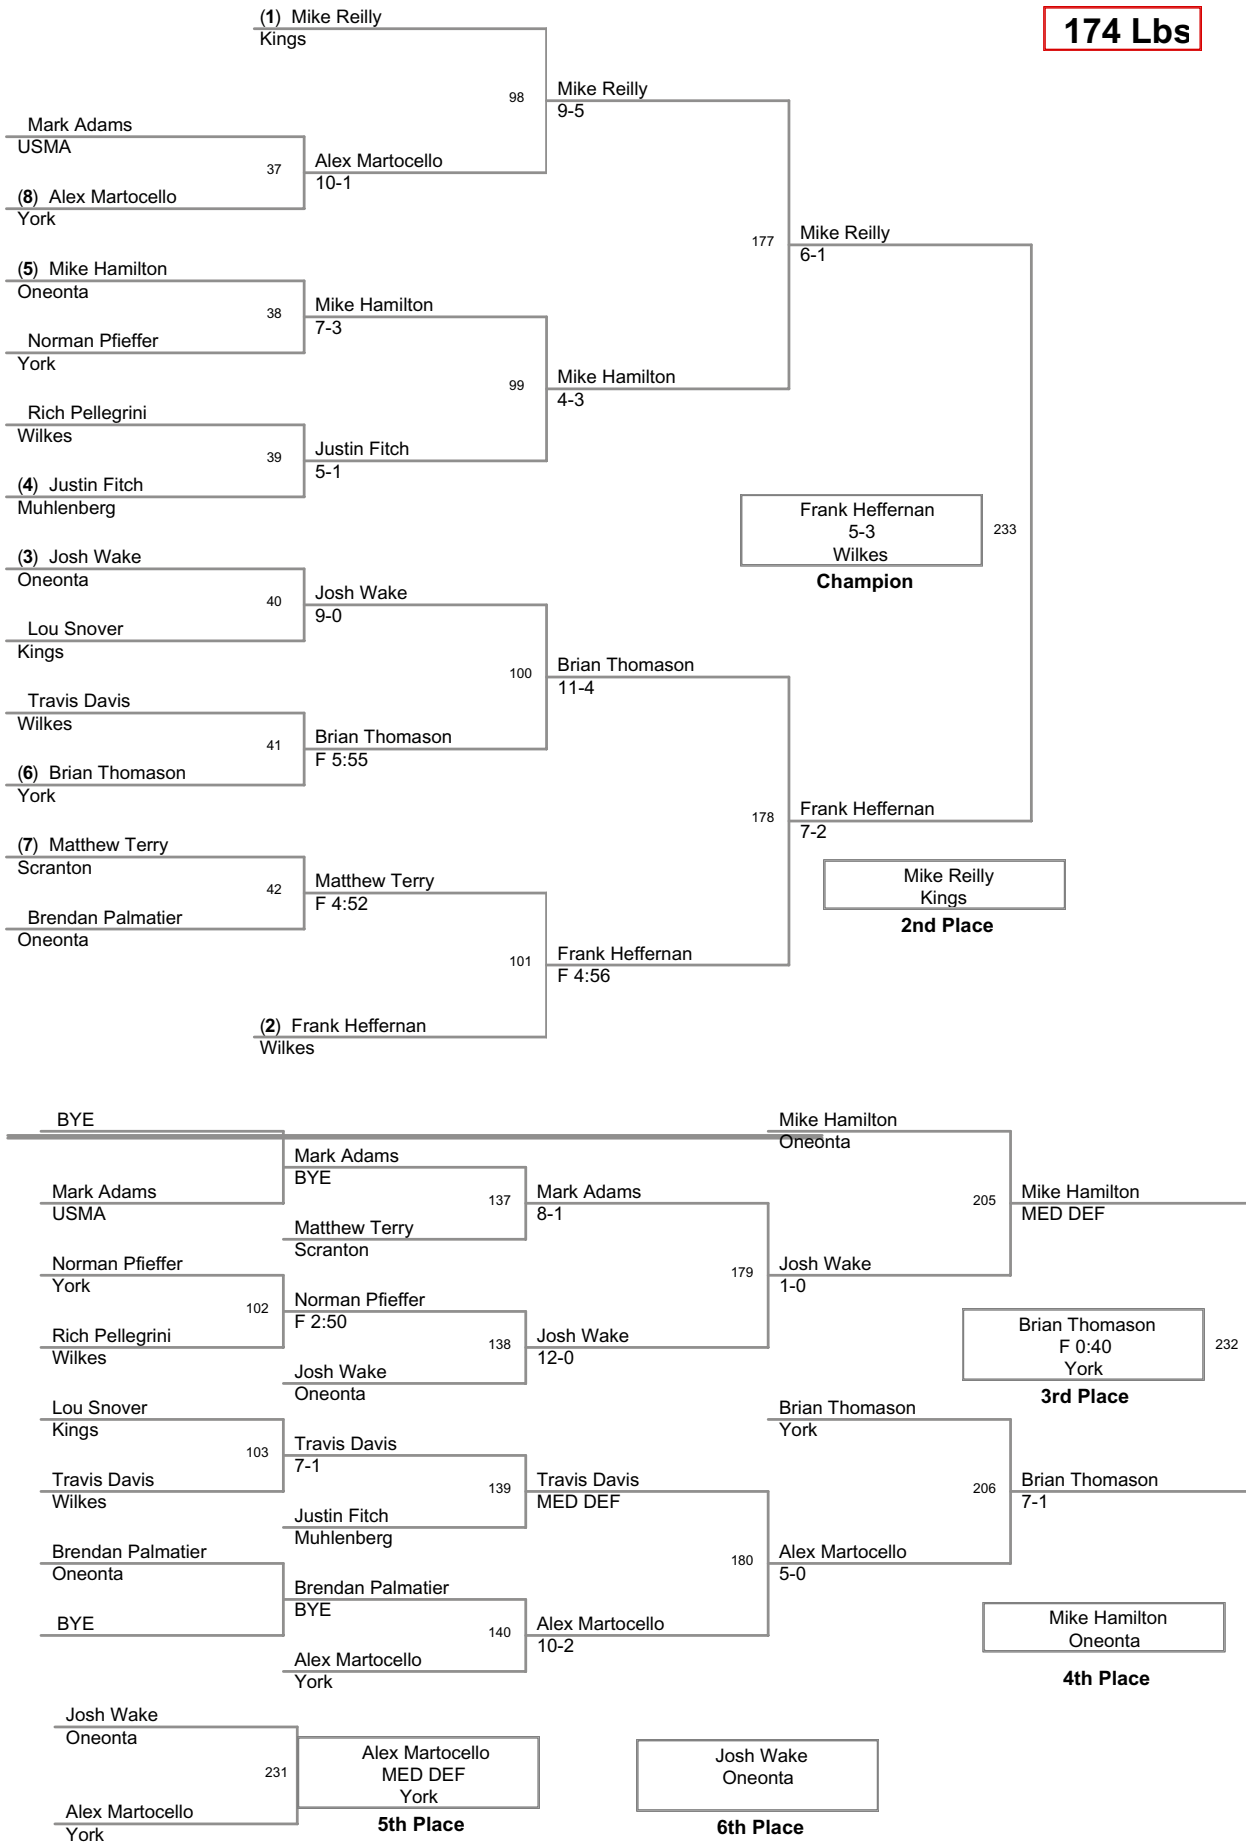

Kings College Monarch  
Invitationa

**141 Lbs**

Kings College Monarch  
Invitational

**149 Lbs**

Kings College Monarch  
Invitationa

**157 Lbs**

Kings College Monarch  
Invitationa

**165 Lbs**

Kings College Monarch  
Invitationa

**174 Lbs**

Kings College Monarch  
Invitationa

**197 Lbs**

**Kings College Monarch  
Invitationa**

**285 Lbs**