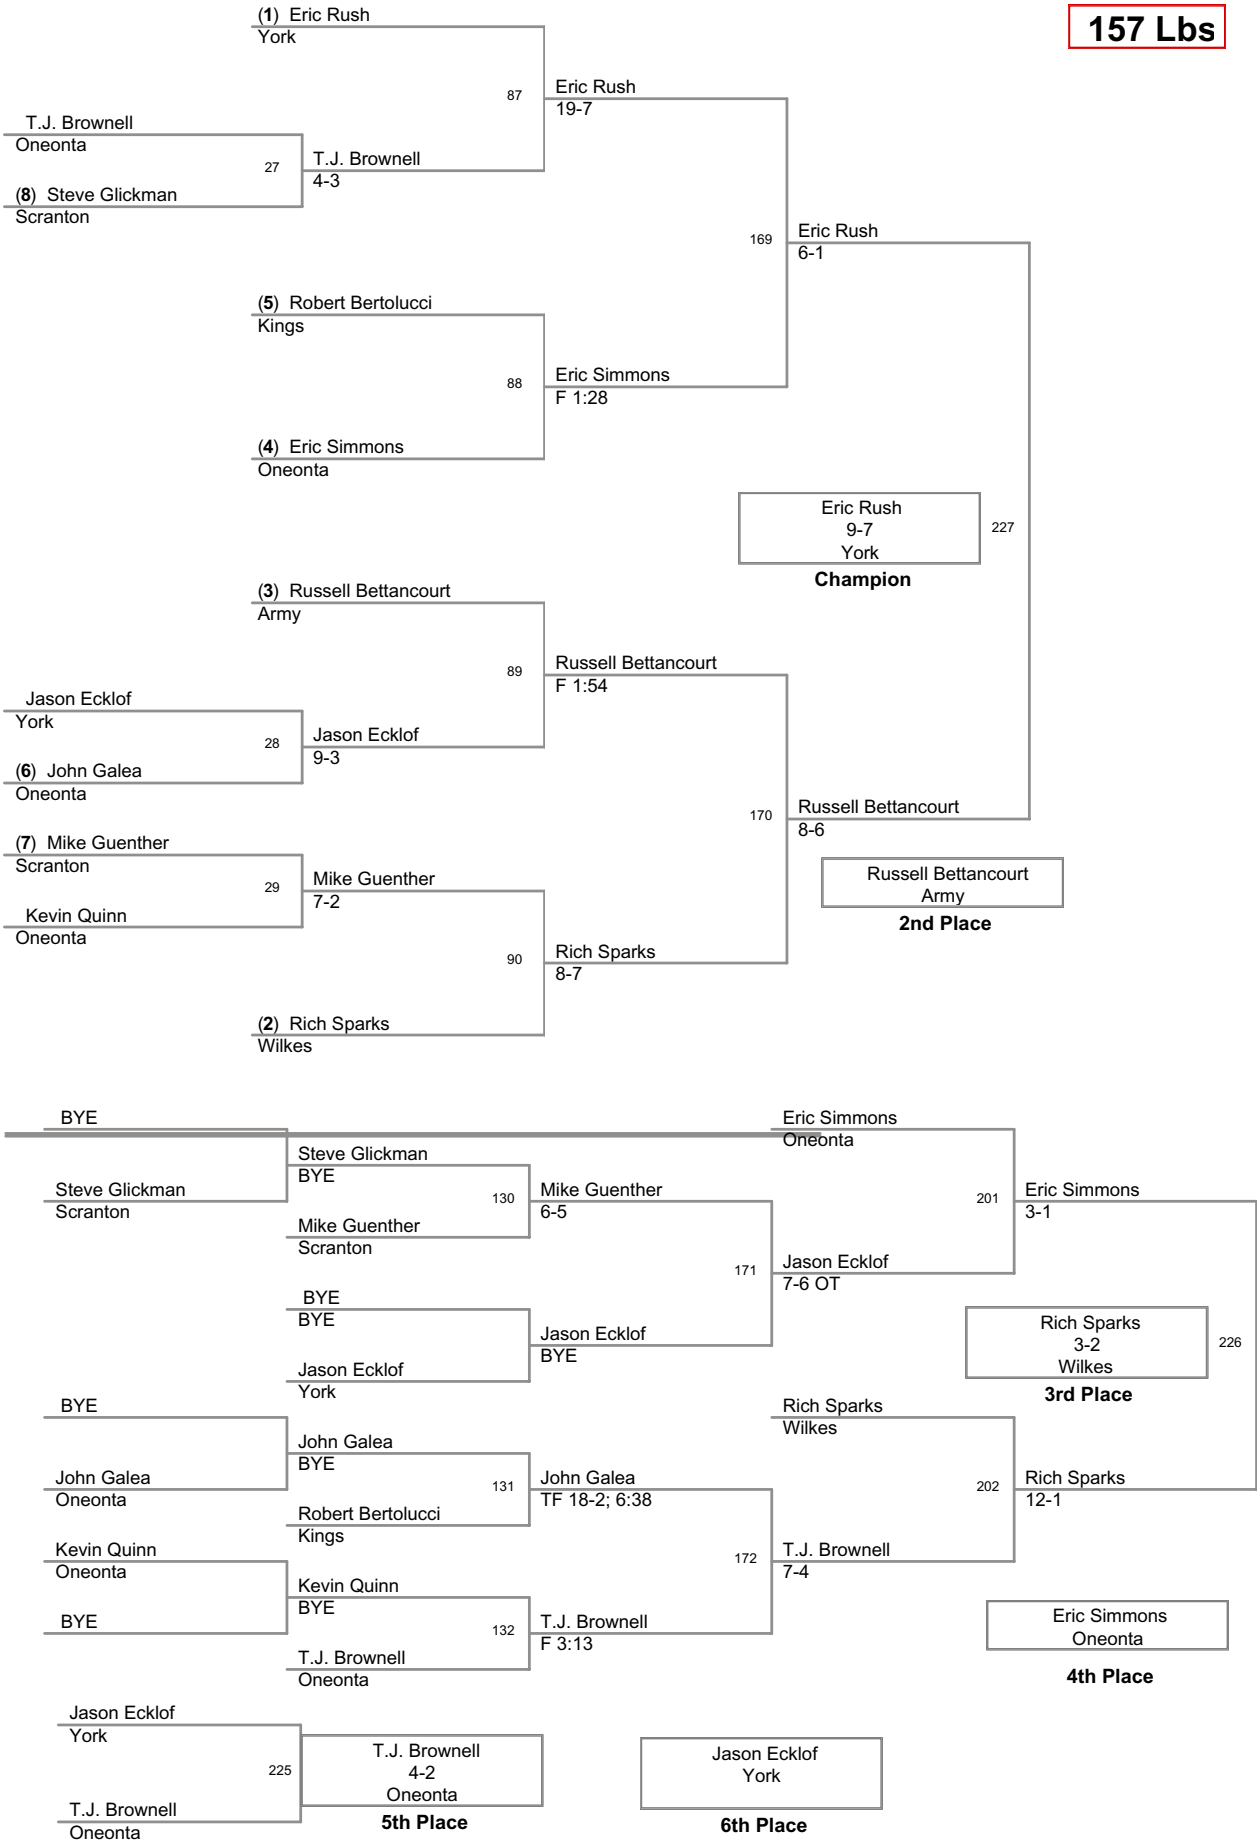

Kings College Monarch  
Invitationa

**141 Lbs**

Kings College Monarch  
Invitational

**149 Lbs**

Kings College Monarch  
Invitationa

**157 Lbs**

Kings College Monarch  
Invitationa

**165 Lbs**

Kings College Monarch  
Invitationa

**174 Lbs**

Kings College Monarch  
Invitationa

**197 Lbs**

**Kings College Monarch  
Invitationa**

**285 Lbs**