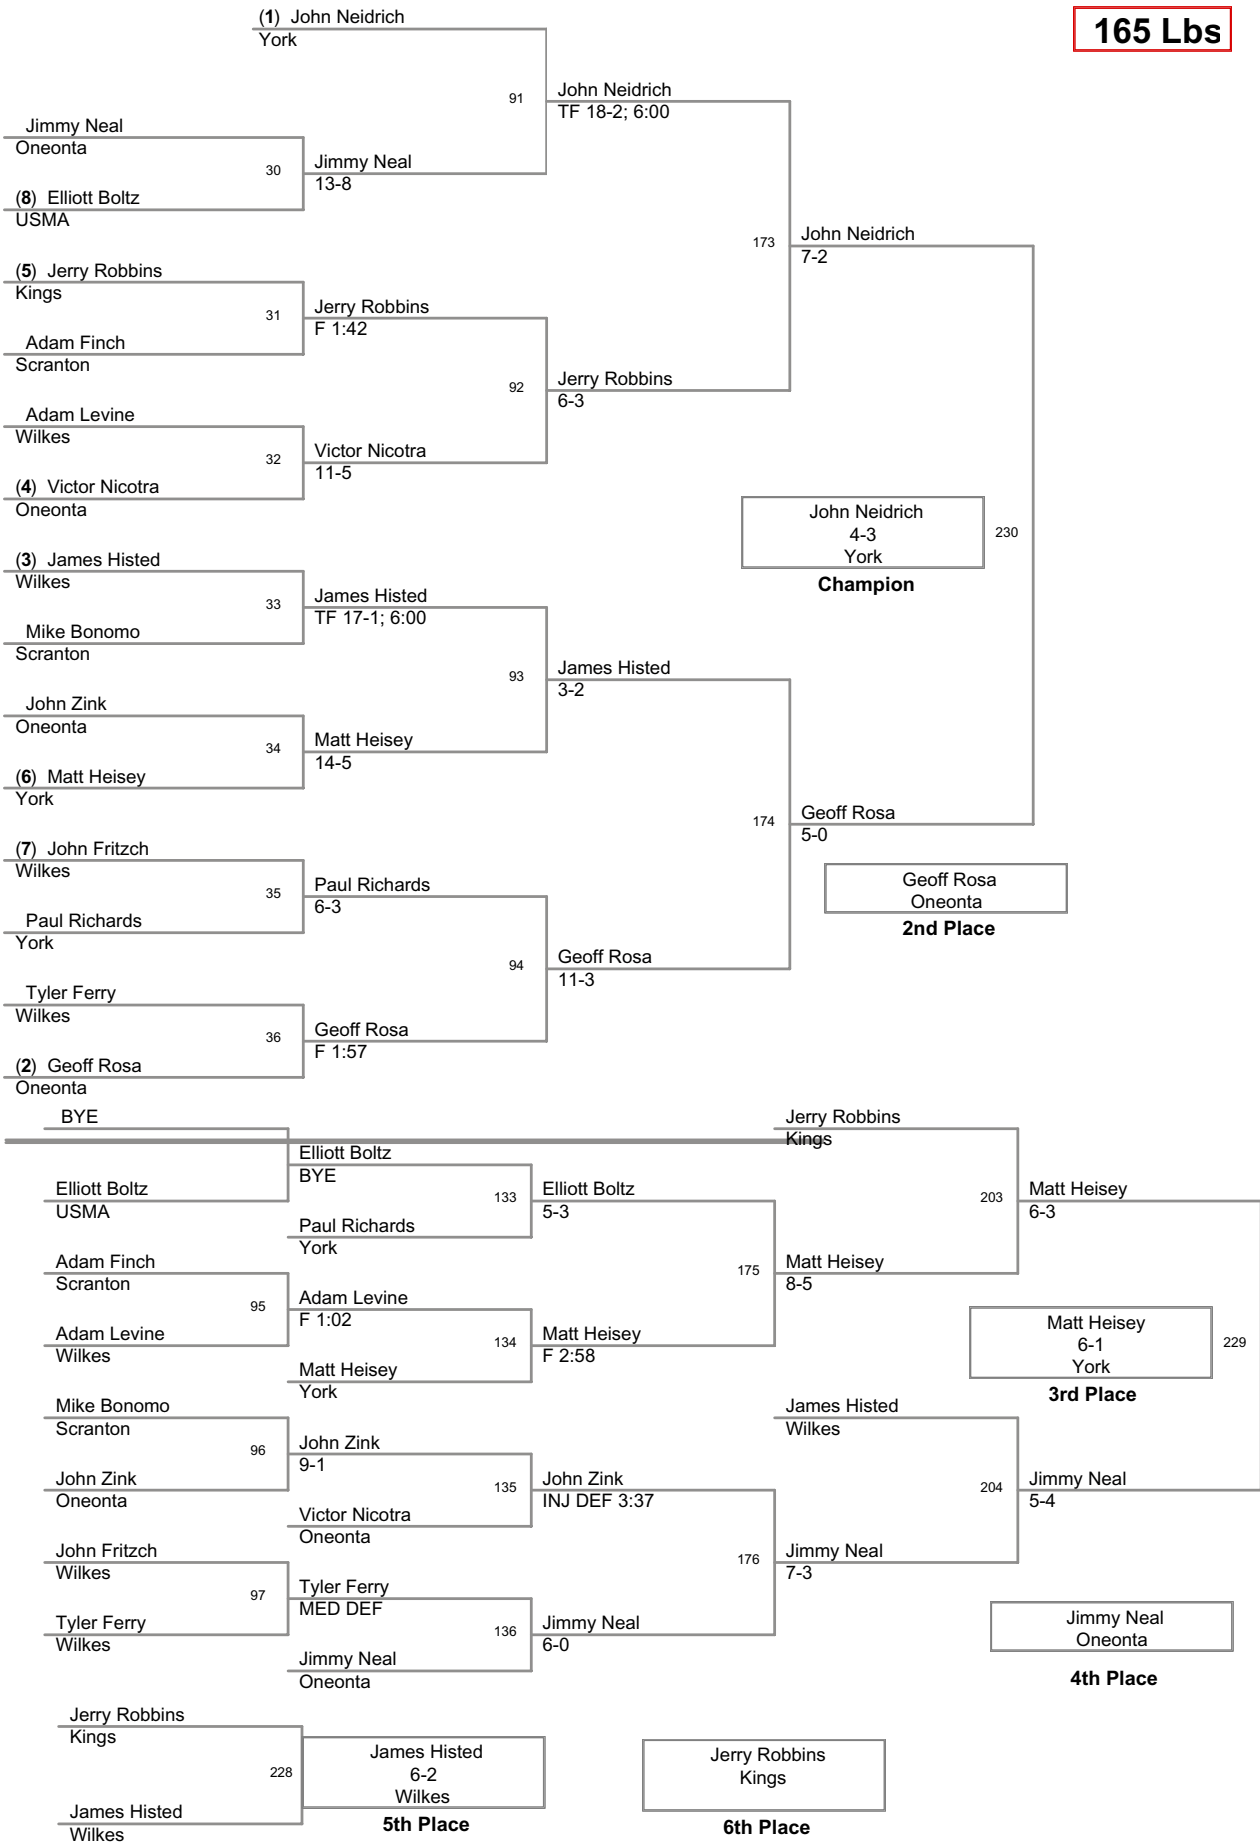

Kings College Monarch  
Invitationa

**141 Lbs**

Kings College Monarch  
Invitational

**149 Lbs**

Kings College Monarch  
Invitationa

**157 Lbs**

Kings College Monarch  
Invitationa

**165 Lbs**

Kings College Monarch  
Invitationa

**174 Lbs**

Kings College Monarch  
Invitationa

**197 Lbs**

**Kings College Monarch  
Invitationa**

**285 Lbs**