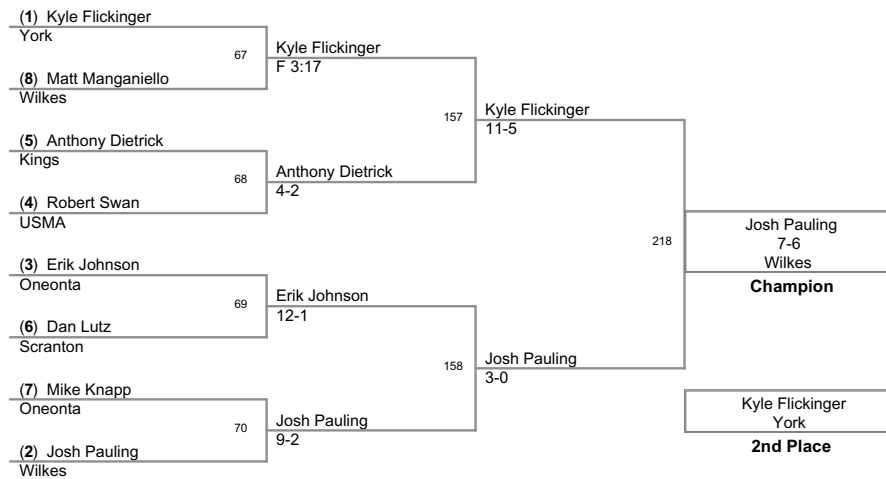

## FINAL TEAM STANDINGS

11/08/08 KINGS COLLEGE MONARCH INVITATIONAL

1 York	148
2 Wilkes	123
3 Oneonta	104
4 USMA	103
5 Kings	98
6 Muhlenburg	35
7 Scranton	17.5

Kings College Monarch  
Invitational

**125 Lbs**

Kings College Monarch  
Invitationa

**141 Lbs**

Kings College Monarch  
Invitational

**149 Lbs**

Kings College Monarch  
Invitationa

**157 Lbs**

Kings College Monarch  
Invitationa

**165 Lbs**

Kings College Monarch  
Invitationa

**174 Lbs**

Kings College Monarch  
Invitationa

**197 Lbs**

**Kings College Monarch  
Invitationa**

**285 Lbs**